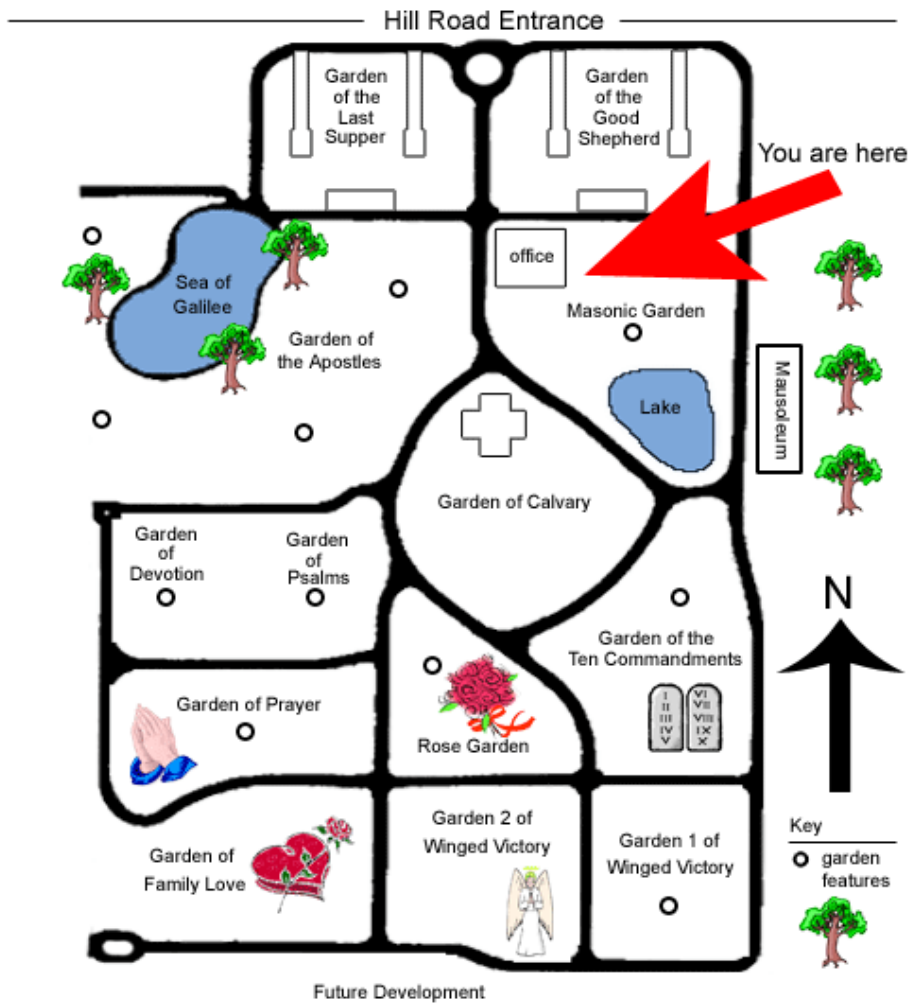

# Site Location Map

TS. MEM PARK | Section "K" | Lot 0047 | Site 008

Angela Clemente

Lot Map is not available for this site