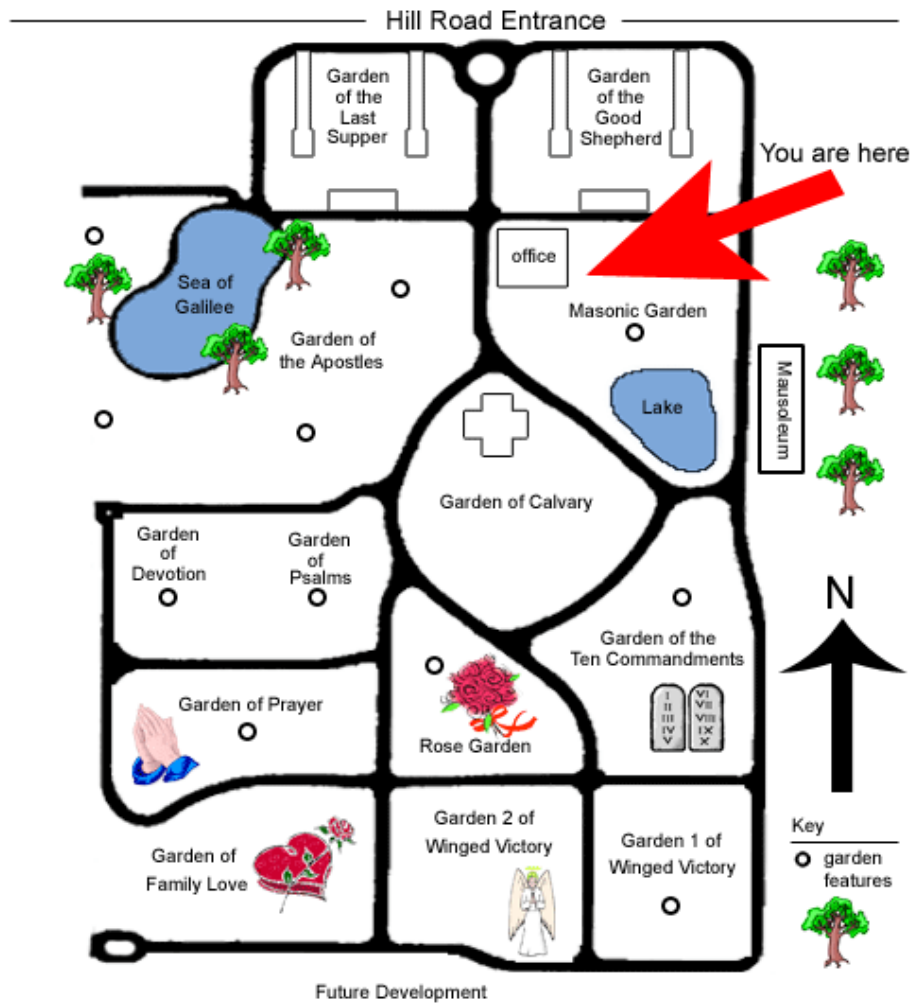

Site Location Map

TS. MEM PARK | Section "D" | Lot 073N | Site 005

Mary SIMON

Lot Map is not available for this site