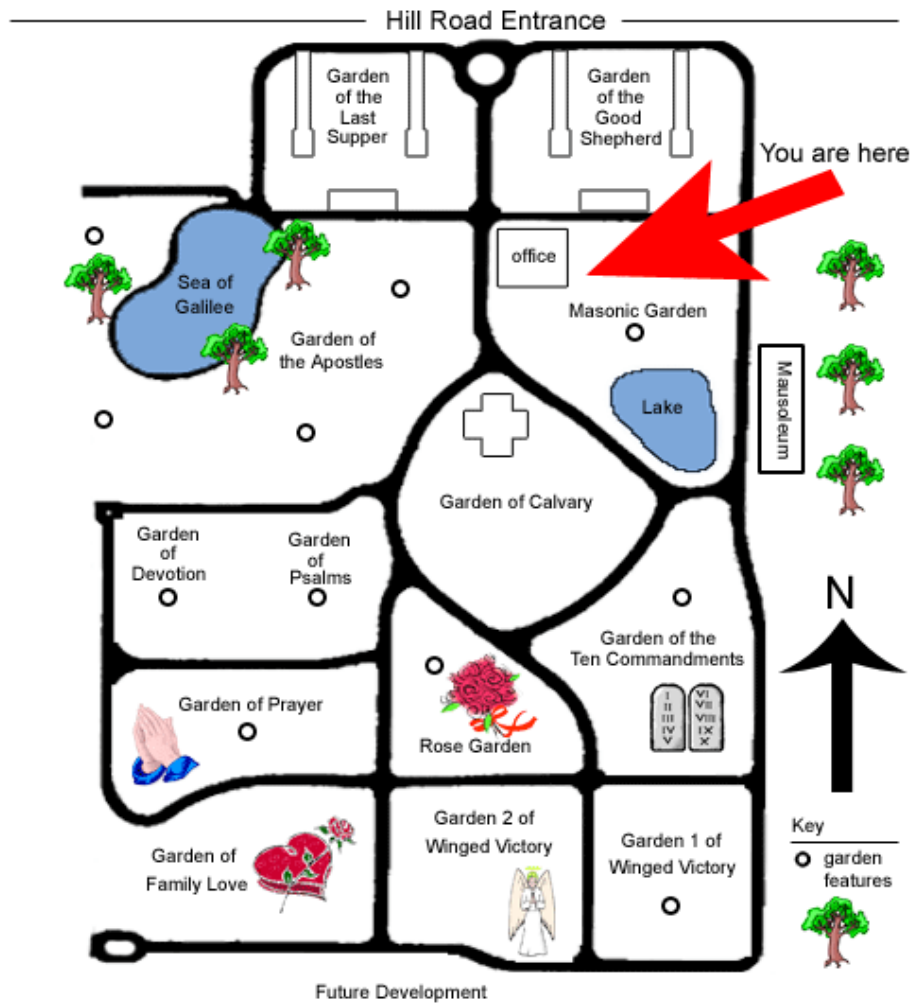

Site Location Map

TS. MEM PARK | Section "P" | Lot 0176 | Site 011

Edward COLLINS

Lot Map is not available for this site