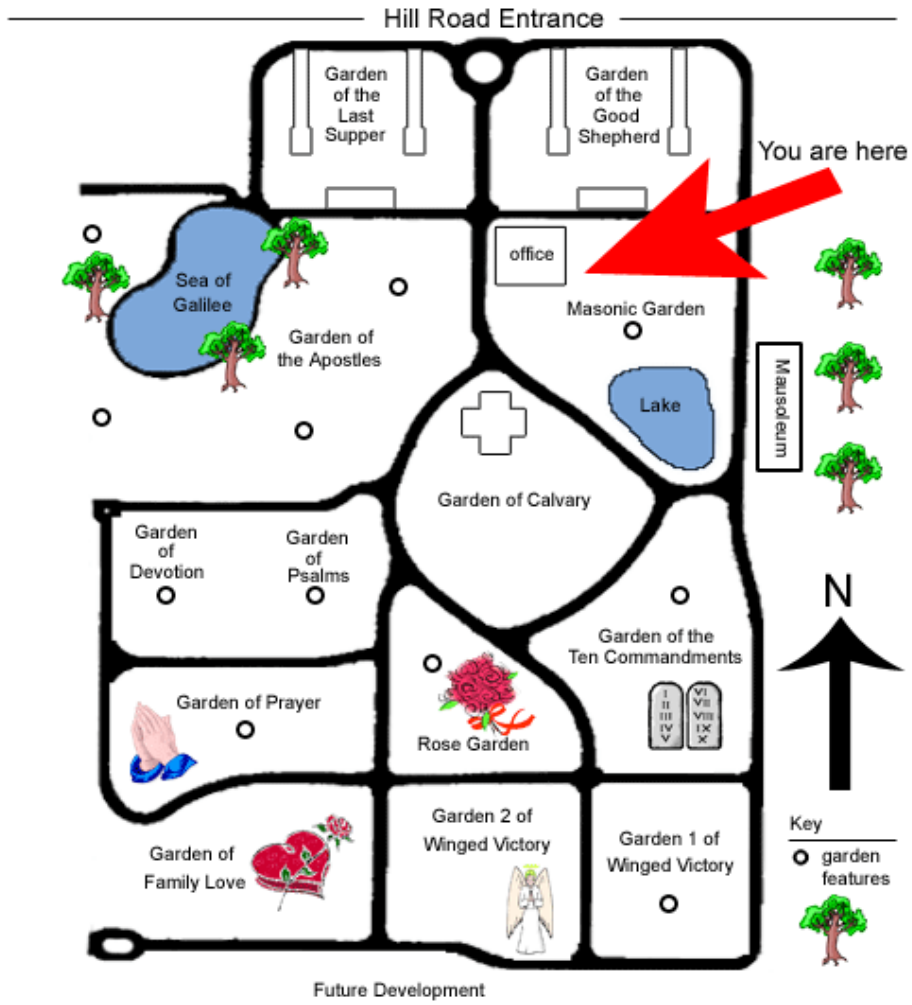

Site Location Map

TS. MEM PARK | Section "B" | Lot 0821 | Site 005

Helen S. COLEMAN

Lot Map is not available for this site