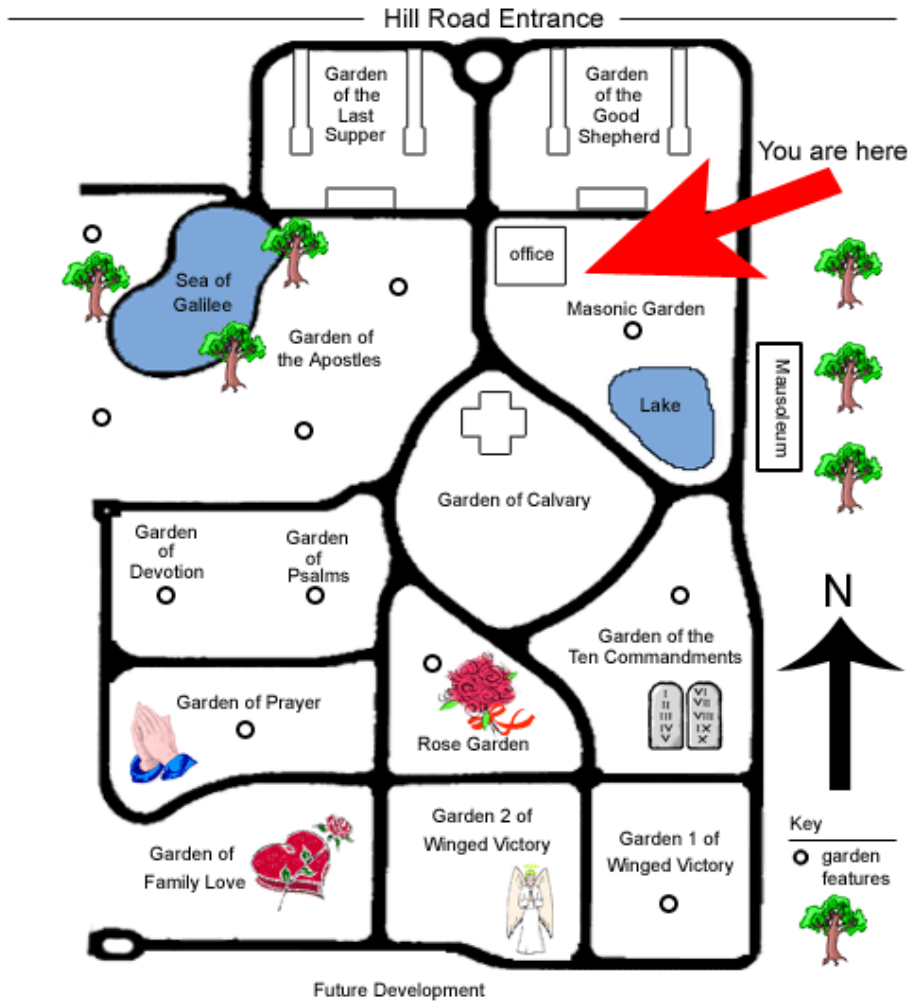

# Site Location Map

TS. MEM PARK | Section "C" | Lot 034W | Site 006  
Gwen Siley

Lot Map is not available for this site