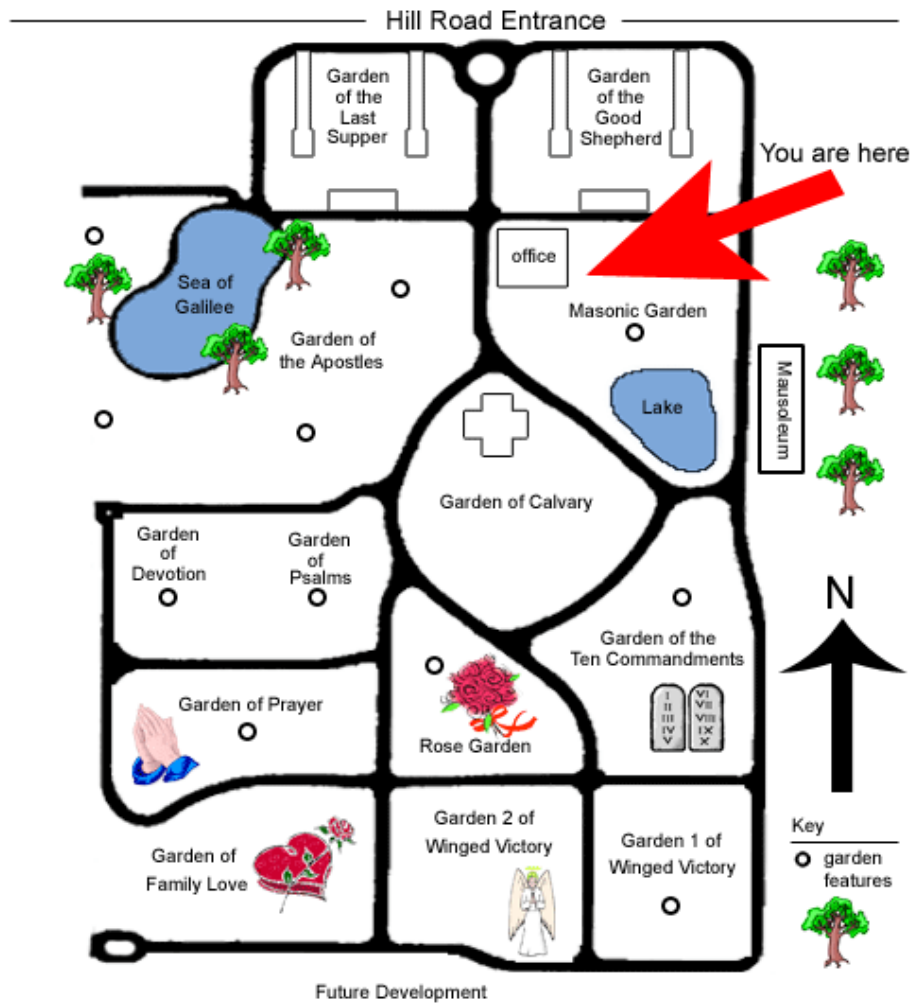

Site Location Map

Lexington Ce | Section BLOCK | Lot 372 | Site 1

Charles Meade Clodfelter

Lot Map is not available for this site