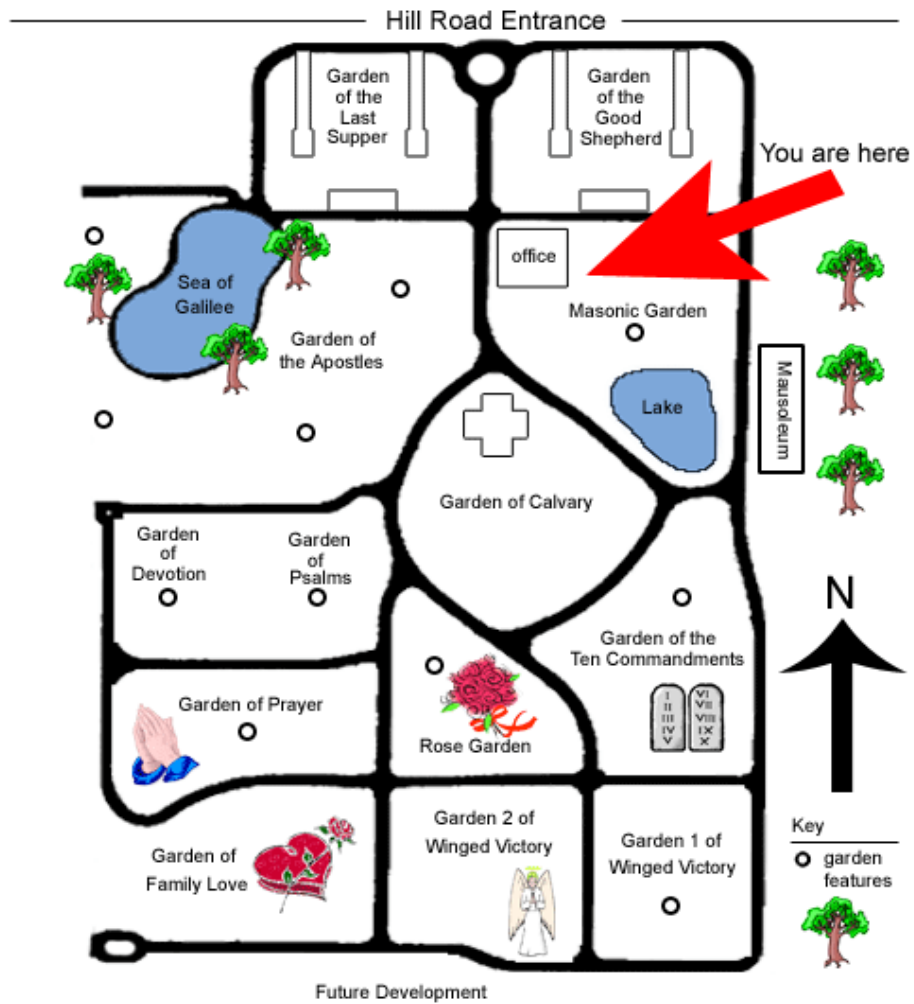

# Site Location Map

Lexington Ce | Section BLOCK | Lot 372 | Site 2  
Theresa Lucille-Hege Clodfelter

Lot Map is not available for this site